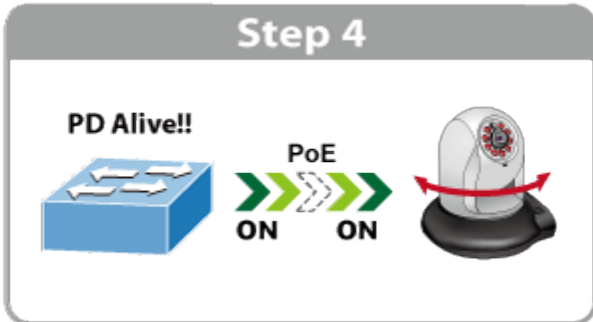

1000BASE-TX UTP with PoE