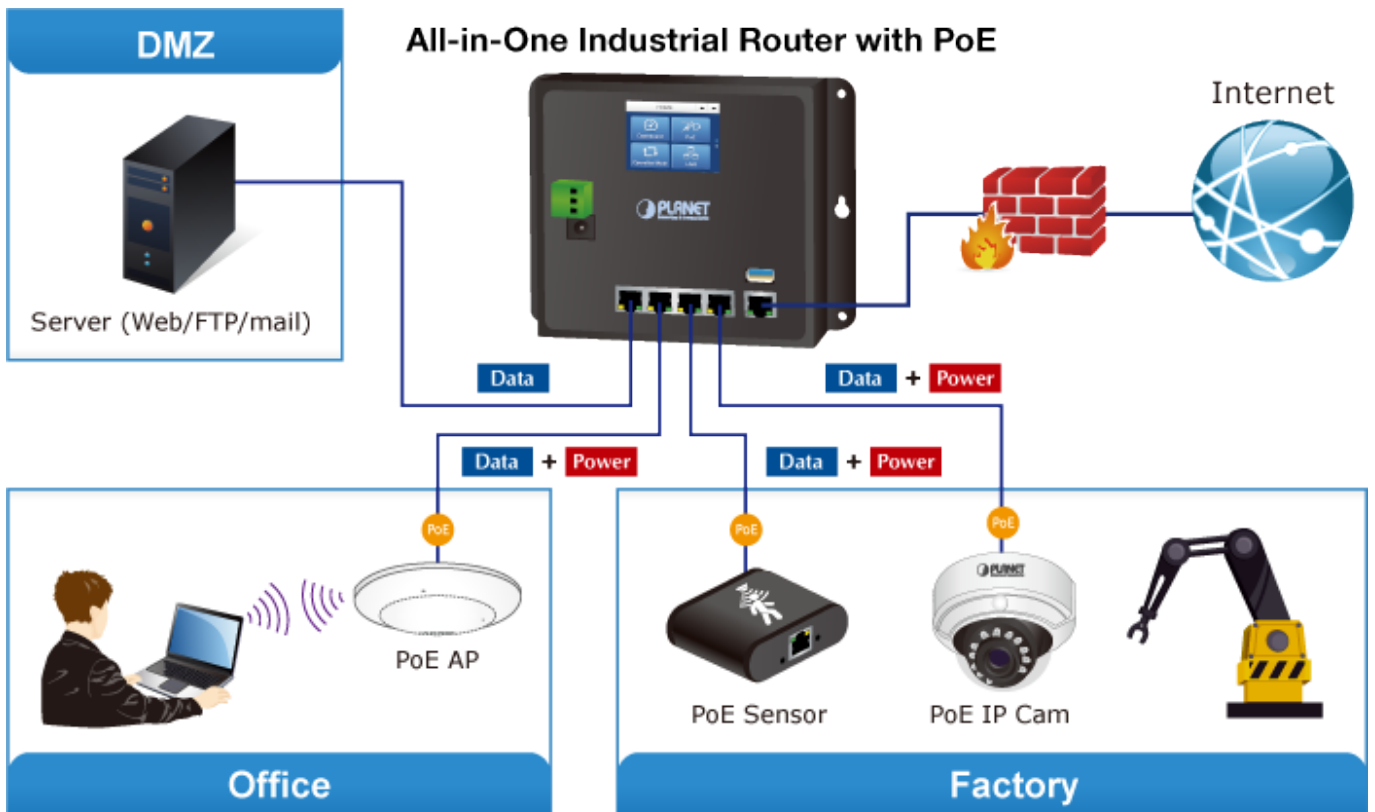

Gigabitový spravovatelný 4portový router s PoE (power over ethernet) porty pro centralizované napájení zařízení po ethernetu jako jsou IP kamery, Wi-Fi prvky nebo VOIP telefony. Celkem je k dispozici napájecí výkon 120 W.

# Easy Option & Real-time Monitoring

The screenshot shows the PLANET WDR 500 4PV management interface. On the left is a sidebar menu with options: Dashboard, Wizard, Status, Statistics, Operation Mode, Time Zone, User Management, SWMP, LCD, and Log. The top navigation bar includes System, Network, Security, PoE, AP Control, and Maintenance. The main area displays a network topology with several APs (CH48, CH1, CH38, CH11, CH49, CH5) and their transmission percentages. Below the topology are two panels: 'Lobby' and 'Meeting Room', each showing an AP icon and wireless signal waves reaching users.

**Centrally-managed APs**

## Simplified Cluster Management with 4 Steps

1000BASE-TX UTP with PoE

— 1000BASE-T UTP  
— ● 1000BASE-T UTP with PoE