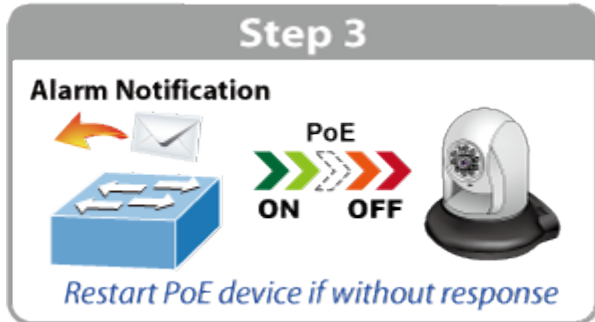

1000BASE-TX UTP with PoE