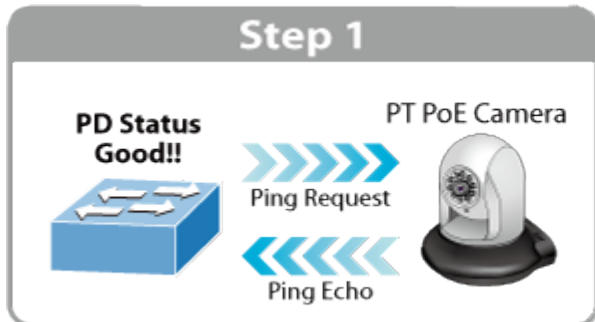

1000BASE-TX UTP with PoE