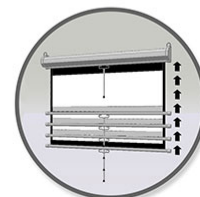

Auto-locking system provides variable height settings

ZÁKLADNÍ SPECIFIKACE